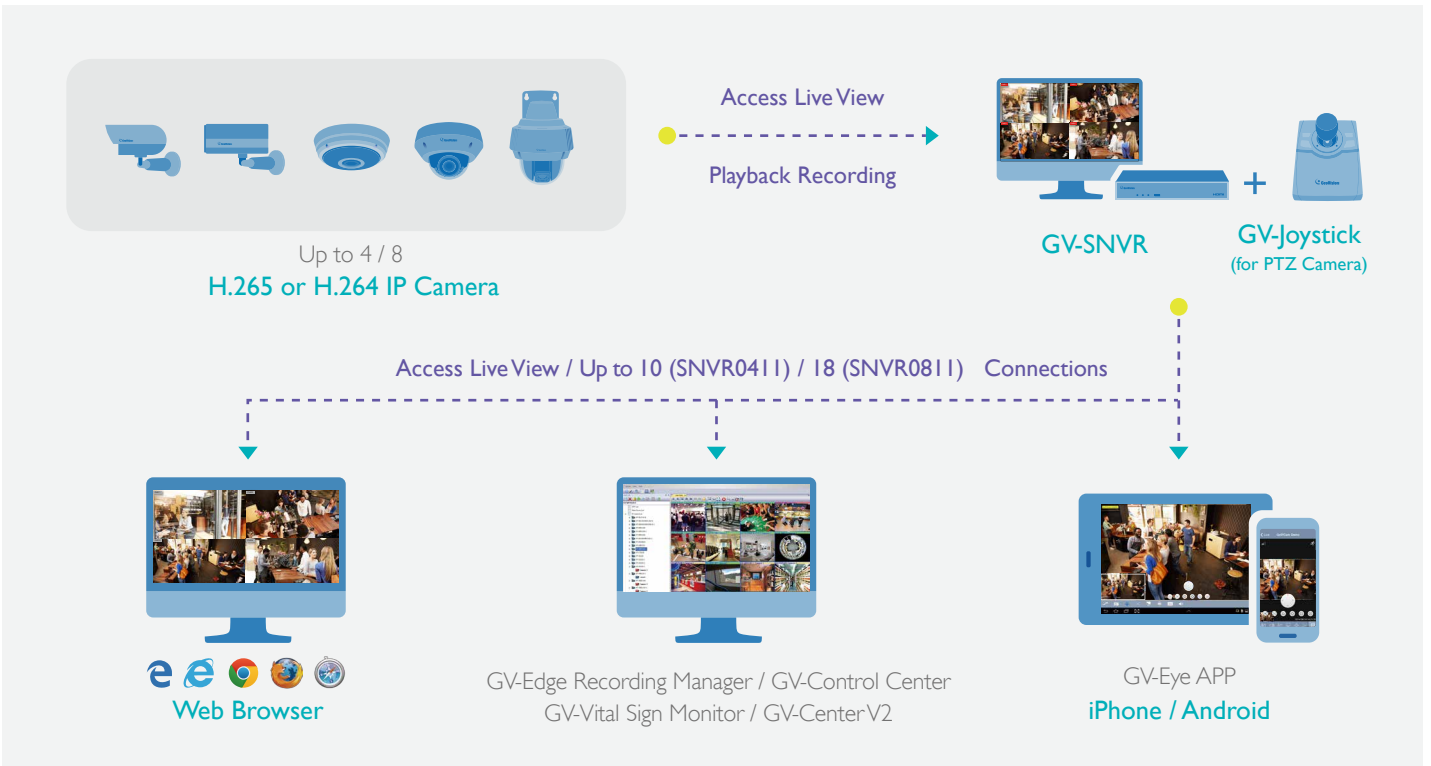

GV-SNVR0411 / GV-SNVR0811

The GV-SNVR0411 / GV-SNVR0811 are H.264 / H.265 linux-embedded Standalone Network Video Recorders that record video files directly to the internal hard drive and support up to 4 / 8 channels for network surveillance. Equipped with 4 / 8 ports built-in PoE, they provide network and power the IP cams without using an external PoE switch. Featuring up to 4K resolution video output, they eliminate the need for a separate PC to view and playback video.

Product Features

Supports H.265 and H.264

H.265 reduces the file size by about 50% at the same quality compared to H.264.

Supports up to 8MP IP Camera and 4K display

Capture even the smallest details.

Free 32ch ERM software

Manage multiple location's video to one platform.

Supports QR code P2P connection

Scan QR code and get mobile viewing NVR video on GV-EYE for free.

Support Fisheye Dewarp

One of channels could support fisheye dewarp function.

PoE Built-In

PoE-powered for fast deployment and easy repositioning.