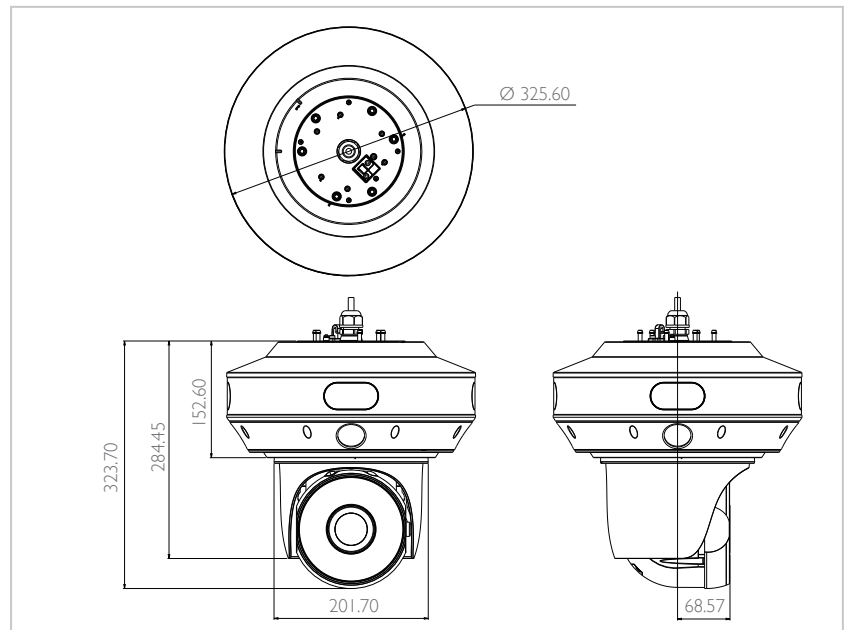

GV-SD2723-IR/SD2733-IR

2MP H.265 20x / 30x Zoom Low Lux WDR Pro IR IP Speed Dome

- 20x / 30x optical zoom lens
- 50fps at 1920 x 1080
- Two-way audio
- -40°C~70°C (-40°F ~ 158°F)
- IR distance up to 250m
- Pan travel 360° endless
- Tilt travel -20°~200°
- Pan max. speed 0.1°~360°/Sec
- Tilt max. speed 0.1°~400°/Sec
- IP66 & IK10 for metal casing

Compact Size Design - SPTZ series feature a compact size for easy installation.

GV-SPTZ50020/50030

Mount

GV-Mount I02 Straight Tube Box Mount

- Dimensions: 256 x 256 x 316 mm (10.1 x 10.1 x 12.4")
- Weight: 66 kg (14.6 lb)

GV-Mount I03-I Straight Tube Mount

- Dimensions (L x W x D): 240 x 219 x 125 mm (9.4 x 8.6 x 4.9")
- Weight: 1.76 kg (3.88 lb)

GV-Mount207 Pendant Tube

- Dimensions: 151.6 x 203.6 x 302.8 mm (5.97 x 8.02 x 11.92")
- Weight: 1.43 kg (3.15 lb)

GV-Mount I03 Straight Tube Mount

- Dimensions: 219 x 125 x 340 mm (8.6 x 4.9 x 13.4")
- Weight: 2.2 kg (4.9 lb)