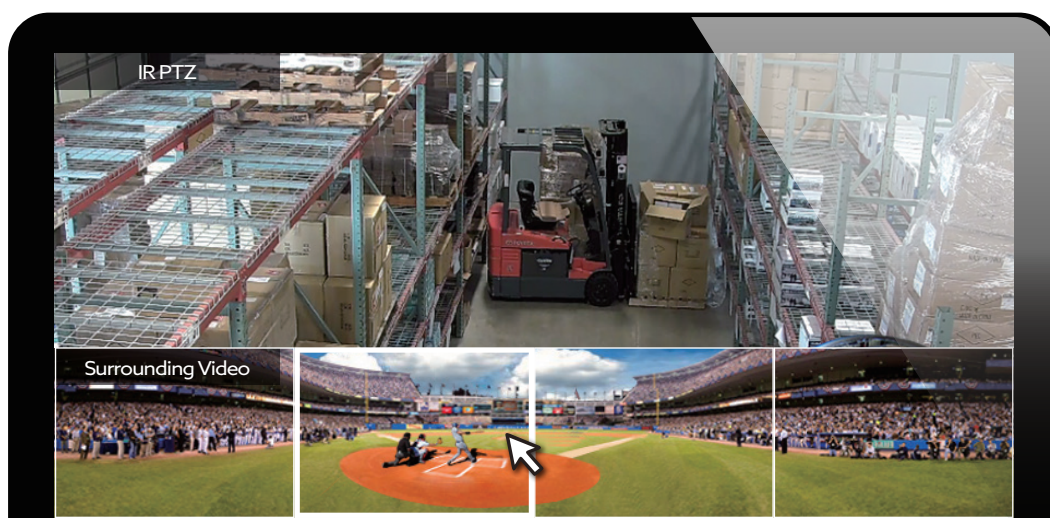

20X / 30X Optical Zoom
20x/30x zoom lens for precision auto focus.

Long IR Distance
Maximum IR distance of up to 250m to capture details in long-range targets.

Application

How It Works?

Adaptive IR Function

Intuitive PTZ Control

Surrounding video camera provides 360° monitoring for full resolution field of view without missing any details. Multiple areas of interest may be selected from the panorama screen for forensic zooming of critical details.