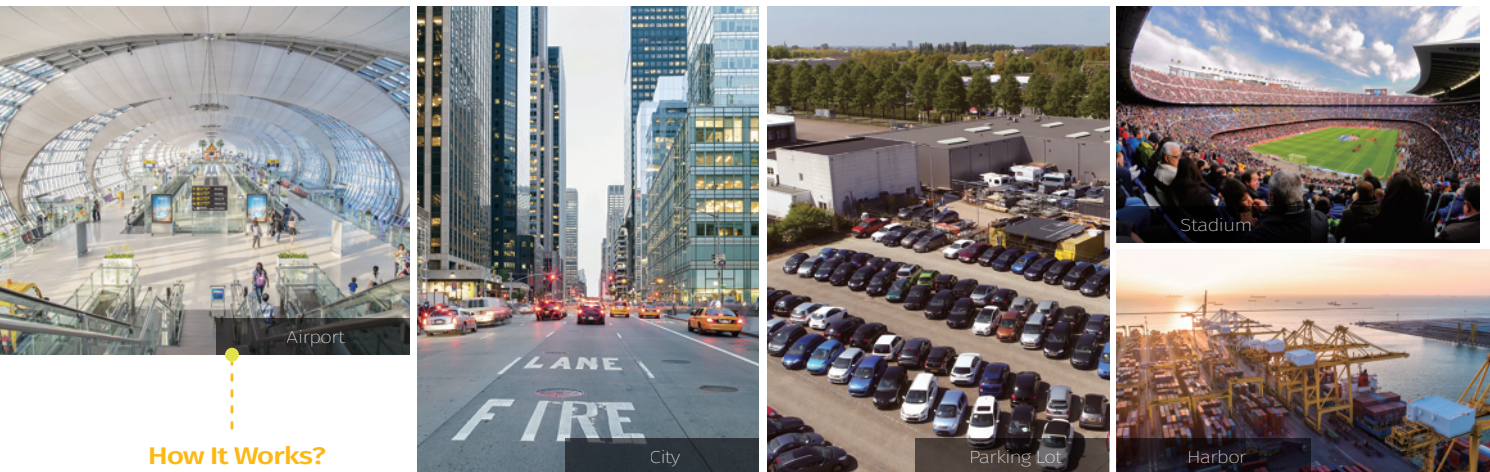

Full 360° Overview with Intuitive PTZ Detailed Zoom Control

Surround Video PTZ series feature a lineup of 2-in-1 hybrid 50 megapixel models that combine the utility of surrounding video camera with IR PTZ. Components are detachable to maximize installation flexibility.

GV-SPTZ50020/50030

GV-SV48000

+

GV-SD2723-IR/SD2733-IR

Ultra-High Resolution
Integrated four 12MP sensors for ultra-high resolution images.

Unique IR Function
Industry-first IR with up to 50m effective distance to provide clear images even in dark environments.

Full 360° Field of View
4 lenses integrated to provide 360° surround image. Ideal for large area surveillance.

High-Speed Pan / Tilt Travel
HD 1080P IR Speed Dome featuring high-speed pan/tilt travel to ensure smooth and efficient operation.

20X / 30X Optical Zoom
20x/30x zoom lens for precision auto focus.

Long IR Distance
Maximum IR distance of up to 250m to capture details in long-range targets.

Application

How It Works?