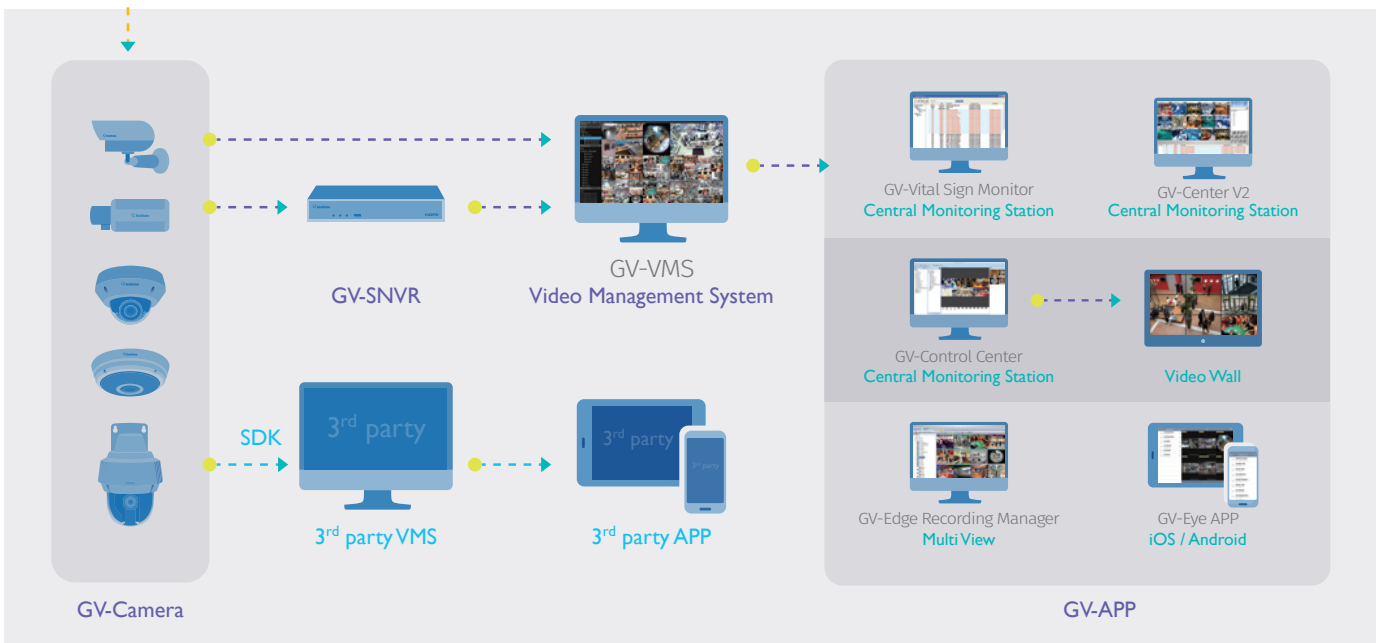

Full 360° Overview with Intuitive PTZ Detailed Zoom Control

Surround Video PTZ series feature a lineup of 2-in-1 hybrid 50 megapixel models that combine the utility of surrounding video camera with IR PTZ. Components are detachable to maximize installation flexibility.

GV-SPTZ50020/50030

GV-SV48000

+

GV-SD2723-IR/SD2733-IR

Ultra-High Resolution
Integrated four 12MP sensors for ultra-high resolution images.

Unique IR Function
Industry-first IR with up to 50m effective distance to provide clear images even in dark environments.

Full 360° Field of View
4 lenses integrated to provide 360° surround image. Ideal for large area surveillance.

High-Speed Pan / Tilt Travel
HD 1080P IR Speed Dome featuring high-speed pan/tilt travel to ensure smooth and efficient operation.

20X / 30X Optical Zoom
20x/30x zoom lens for precision auto focus.

Long IR Distance
Maximum IR distance of up to 250m to capture details in long-range targets.

Application

How It Works?