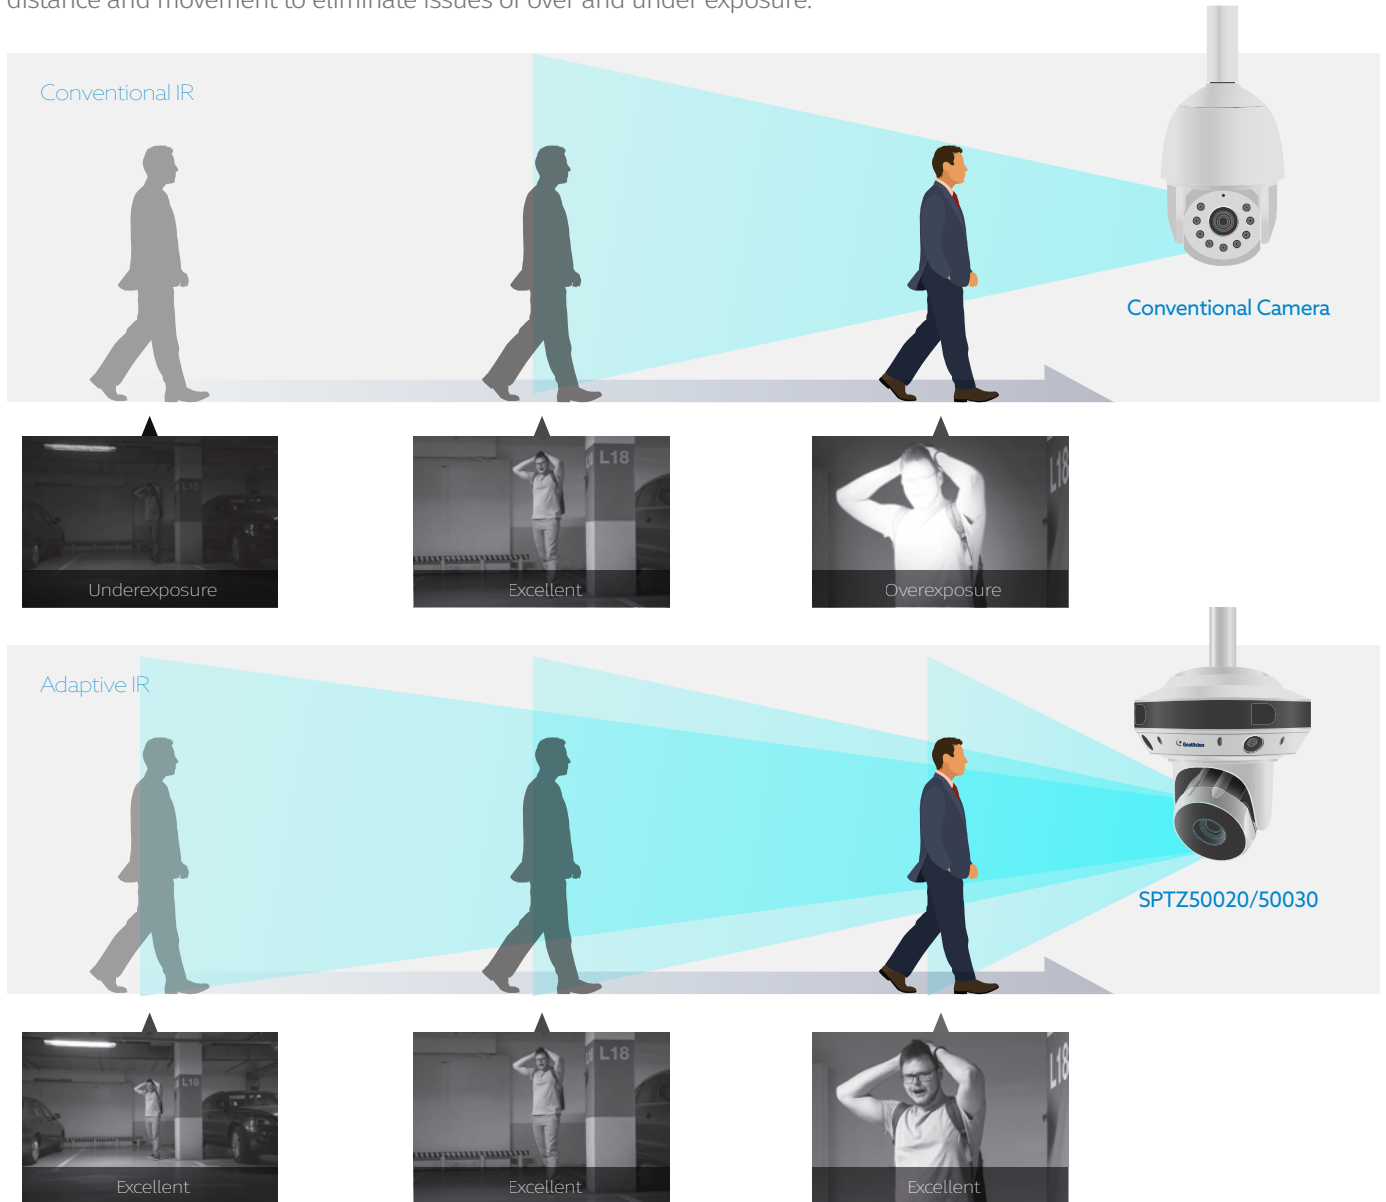

Full 360° Field of View
4 lenses integrated to provide 360° surround image. Ideal for large area surveillance.

High-Speed Pan / Tilt Travel
HD 1080P IR Speed Dome featuring high-speed pan/tilt travel to ensure smooth and efficient operation.

20X / 30X Optical Zoom
20x/30x zoom lens for precision auto focus.

Long IR Distance
Maximum IR distance of up to 250m to capture details in long-range targets.

Application

How It Works?

Adaptive IR Function

IR plays an important role in the effectiveness of a security camera in capturing details like faces and license plate in low lighting. An adaptive IR is superior to the conventional IR as it adjusts brightness and angle of exposure to adapt to target's distance and movement to eliminate issues of over and under exposure.

Intuitive PTZ Control

Surrounding video camera provides 360° monitoring for full resolution field of view without missing any details. Multiple areas of interest may be selected from the panorama screen for forensic zooming of critical details.