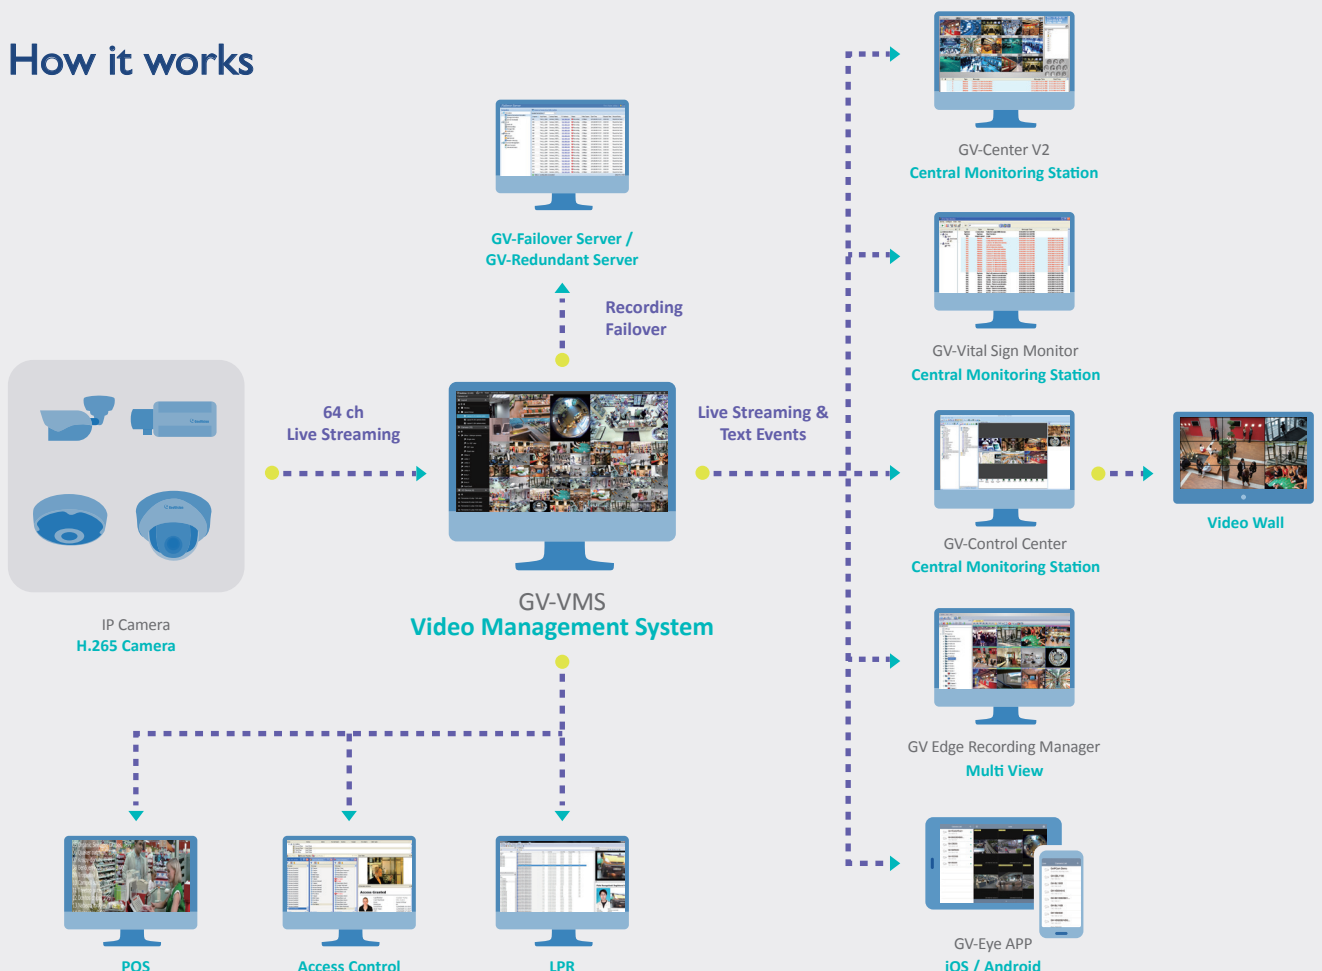

How it works