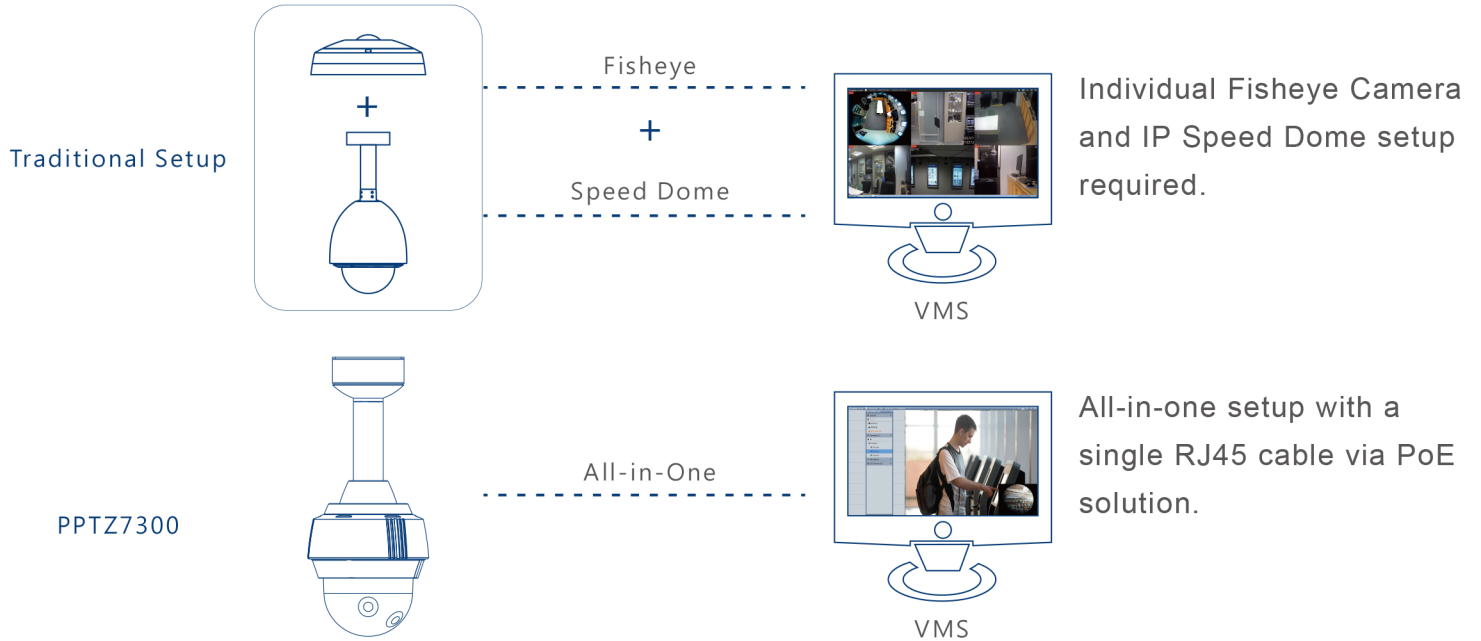

### 7MP Panoramic IP Speed Dome

- 5MP Fisheye Panoramic View
- 2MP 10X Optical Zoom
- IP67
- IK10
- Wide Temperature Range
- ONVIF conformant

## Application

## Simplified installation

## Overview

GV-PPTZ7300, which is a U.S. patented 360° anti-blindspot network camera, that combines the panorama feature of a fisheye camera with the tracking and zoom agility of a speed dome. This revolutionary model, which integrates the utility of a 5MP fisheye lens with a 10x zoom module, allows users to achieve 360° panorama view while simultaneously able to perform pan/tilt/zoom on specific points of interest with a simple click of the mouse. To facilitate tracking, the GV-PPTZ7300 is equipped with an advanced zoom module to automatically track moving objects within the range of view. This model is suitable for outdoor installation with IP67 weather-resistance and boasts easy installation features.